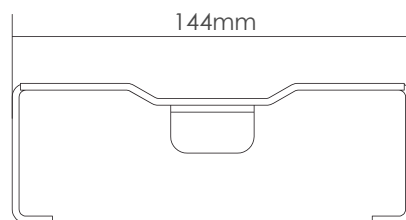

P-WM Wall Mount for Sonos Port

Once the steel plate is mounted to the wall, the Sonos Port simply slides into position and is held securely. A padlock (not supplied) can also be fitted to prevent unwanted removal.

- Bespoke design securely holds the Sonos Port
- Allows Sonos Port to be mounted to a wall, freeing up space
- Sonos Port can be secured via padlock (not supplied)
- Precision engineered. Quick and easy to fit
- High grade-steel construction
- Available in black to perfectly match the Sonos Port
- Designed and manufactured in the UK

Black				
Product Code	FLXPWM1021			
UPC Number	5057964001920			
UK, European and US (SRP)	£49.99	€49.99	\$49.99	
Product Specifications	Height	Width	Depth	Weight
Product Size (mm)	154mm	144mm	51mm	0.6kg
Carton Dimensions (mm)	170mm	160mm	58mm	0.7kg
Carton Contents	1 x Wall Mount and Instructions (wall fixings not included)			
Country of Manufacture	UK	Outer Carton Quantity	NA	