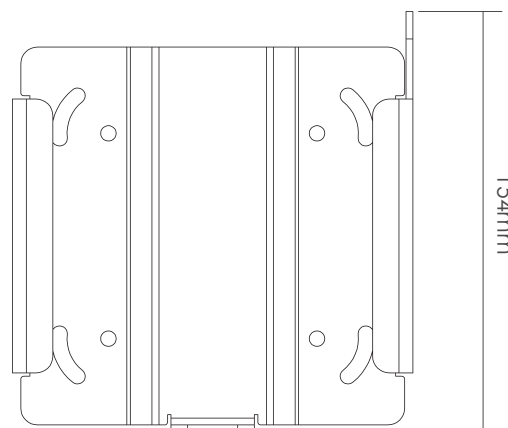

P-WM Wall Mount for Sonos Port

Once the steel plate is mounted to the wall, the Sonos Port simply slides into position and is held securely. A padlock (not supplied) can also be fitted to prevent unwanted removal.

- Bespoke design securely holds the Sonos Port
- Allows Sonos Port to be mounted to a wall, freeing up space
- Sonos Port can be secured via padlock (not supplied)
- Precision engineered. Quick and easy to fit
- High grade-steel construction
- Available in black to perfectly match the Sonos Port
- Designed and manufactured in the UK

Black				
Product Code	FLXPWM1021			
UPC Number	5057964001920			
UK, European and US (SRP)	£49.99	€49.99	\$49.99	
Product Specifications	Height	Width	Depth	Weight
Product Size (mm)	154mm	144mm	51mm	0.6kg
Carton Dimensions (mm)	170mm	160mm	58mm	0.7kg
Carton Contents	1 x Wall Mount and Instructions (wall fixings not included)			
Country of Manufacture	UK	Outer Carton Quantity	NA	