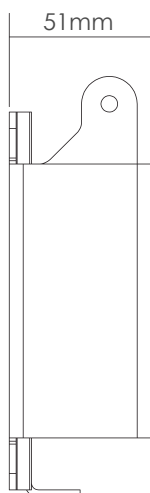

P-WM Wall Mount for Sonos Port

Once the steel plate is mounted to the wall, the Sonos Port simply slides into position and is held securely. A padlock (not supplied) can also be fitted to prevent unwanted removal.

- Bespoke design securely holds the Sonos Port
- Allows Sonos Port to be mounted to a wall, freeing up space
- Sonos Port can be secured via padlock (not supplied)
- Precision engineered. Quick and easy to fit
- High grade-steel construction
- Available in black to perfectly match the Sonos Port
- Designed and manufactured in the UK

Black				
Product Code	FLXPWM1021			
UPC Number	5057964001920			
UK, European and US (SRP)	£49.99	€49.99	\$49.99	
Product Specifications	Height	Width	Depth	Weight
Product Size (mm)	154mm	144mm	51mm	0.6kg
Carton Dimensions (mm)	170mm	160mm	58mm	0.7kg
Carton Contents	1 x Wall Mount and Instructions (wall fixings not included)			
Country of Manufacture	UK	Outer Carton Quantity	NA	