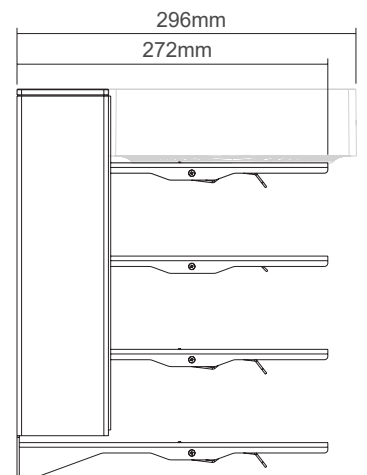

SA-X4DK Dock for 4 Sonos Amps

The Flexson Dock holds up to four Sonos Amps, keeping your install looking compact and tidy. Once the unit is fitted to a wall or cabinet the four Sonos Amps simply slide in. The Sonos Amps then click into place and are held securely in position via clever retaining clips. These clips will allow the unit to be mounted underneath a cabinet if required. There is also enough space inside the Dock to neatly run cables from all four units.

- Versatile design can be desk or wall mounted. Sonos Amps simply clip securely into place.
- Bespoke design securely holds up to four Sonos Amps
- Can be desk or wall mounted
- Can be bolted to bottom of a cabinet
- Clever cable management to keep things tidy
- Precision engineered. Quick and easy to fit
- High grade-steel construction
- Available in black to perfectly match the Sonos Amp
- Designed and manufactured in the UK

Black				
Product Code	FLXSAX4DK1021			
UPC Number	5057964000404			
UK, European and US (SRP)	£159.99	€224.99	\$224.99	
Product Specifications	Height	Width	Depth	Weight
Product Size (mm)	337mm	217mm	272mm	3.01kg
Carton Dimensions (mm)	345mm	240mm	309mm	3.7kg
Carton Contents	1 x Dock and Instructions (wall fixings not included)			
Country of Manufacture	UK	Outer Carton Quantity	1	