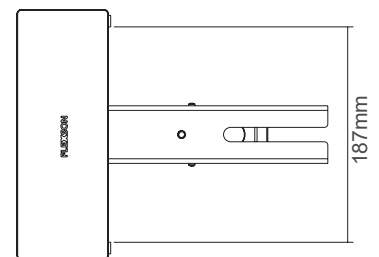

SA-X4DK Dock for 4 Sonos Amps

The Flexson Dock holds up to four Sonos Amps, keeping your install looking compact and tidy. Once the unit is fitted to a wall or cabinet the four Sonos Amps simply slide in. The Sonos Amps then click into place and are held securely in position via clever retaining clips. These clips will allow the unit to be mounted underneath a cabinet if required. There is also enough space inside the Dock to neatly run cables from all four units.

- Versatile design can be desk or wall mounted. Sonos Amps simply clip securely into place.
- Bespoke design securely holds up to four Sonos Amps
- Can be desk or wall mounted
- Can be bolted to bottom of a cabinet
- Clever cable management to keep things tidy
- Precision engineered. Quick and easy to fit
- High grade-steel construction
- Available in black to perfectly match the Sonos Amp
- Designed and manufactured in the UK

Black				
Product Code	FLXSAX4DK1021			
UPC Number	5057964000404			
UK, European and US (SRP)	£159.99	€224.99	\$224.99	
Product Specifications	Height	Width	Depth	Weight
Product Size (mm)	337mm	217mm	272mm	3.01kg
Carton Dimensions (mm)	345mm	240mm	309mm	3.7kg
Carton Contents	1 x Dock and Instructions (wall fixings not included)			
Country of Manufacture	UK	Outer Carton Quantity	1	