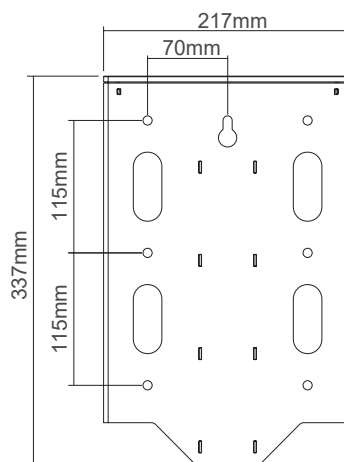

SA-X4DK Dock for 4 Sonos Amps

The Flexson Dock holds up to four Sonos Amps, keeping your install looking compact and tidy. Once the unit is fitted to a wall or cabinet the four Sonos Amps simply slide in. The Sonos Amps then click into place and are held securely in position via clever retaining clips. These clips will allow the unit to be mounted underneath a cabinet if required. There is also enough space inside the Dock to neatly run cables from all four units.

- Versatile design can be desk or wall mounted. Sonos Amps simply clip securely into place.
- Bespoke design securely holds up to four Sonos Amps
- Can be desk or wall mounted
- Can be bolted to bottom of a cabinet
- Clever cable management to keep things tidy
- Precision engineered. Quick and easy to fit
- High grade-steel construction
- Available in black to perfectly match the Sonos Amp
- Designed and manufactured in the UK

Black				
Product Code	FLXSAX4DK1021			
UPC Number	5057964000404			
UK, European and US (SRP)	£159.99	€224.99	\$224.99	
Product Specifications	Height	Width	Depth	Weight
Product Size (mm)	337mm	217mm	272mm	3.01kg
Carton Dimensions (mm)	345mm	240mm	309mm	3.7kg
Carton Contents	1 x Dock and Instructions (wall fixings not included)			
Country of Manufacture	UK	Outer Carton Quantity	1	