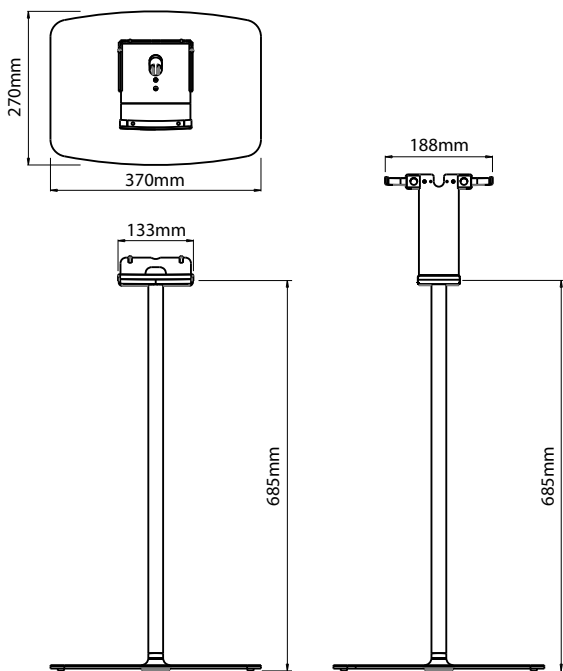

- Puts your Sonos PLAY:5 speaker at the ideal listening height
- Allows horizontal or vertical orientation of Sonos PLAY:5
- Height 685mm to bottom of the speaker
- Base 370mm x 270mm
- Simple assembly and fitting
- Clever cable management keeps things tidy
- Black and white versions to match Sonos PLAY:5
- Precision engineered in aluminium and steel
- Designed and manufactured in the UK

	White:	Black:
PRODUCT CODE:	<b>FLXP5FS1014</b>	<b>FLXP5FS1024</b>
UPC NUMBER:	<b>713541217607</b>	<b>713541217614</b>
CARTON DIMENSIONS (WxHxD): <b>280mm x 700mm x 88mm (11" x 27.6" x 3.5")</b>		
SINGLE CARTON WEIGHT: <b>6.65kg 14.7lbs</b>		
CARTON CONTENTS: <b>1 x Floor Stand, Fixings and Instructions</b>		
OUTER CARTON QUANTITY: <b>x 4</b>		
SINGLE UK, EUROPEAN & US (SRP):	<b>£109.99</b>	<b>€149.99</b> <b>\$149.99</b>